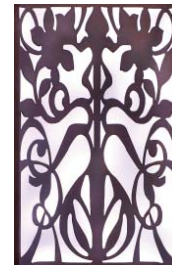

Living Green Design Solutions

Create style and curb appeal with one of our Custom Eco-friendly Screen Doors. The elegant panels provide privacy and style while keeping pests out. Screen doors can be custom designed and fit to your Entry doorway or used to welcome guests at your front gate. Select from variety of patterns or ask about custom, one of a kind projects.

Also available are beautiful Rain Chains and easy to install Barrel wraps. Each piece is hand cut and simple to install.

Made from reclaimed or FSC wood and recycled cut steel.
Panel insert sizes range from 40" to 46". Use one panel or double.
All doors are custom made per order, allow for lead time for delivery.
Insert Art Panels - Recycled & Re-used Steel designed by Gina Nash

Vase