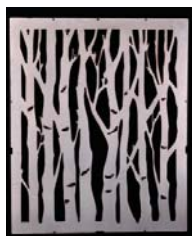

Also available are beautiful Rain Chains and easy to install Barrel wraps. Each piece is hand cut and simple to install.

Made from reclaimed or FSC wood and recycled cut steel.  
Panel insert sizes range from 40" to 46". Use one panel or double.  
All doors are custom made per order, allow for lead time for delivery.  
**Insert Art Panels - Recycled & Re-used Steel** designed by Gina Nash

Iris

Fern

Dragonfly

Vase

Daisy

Birch

Ginkgo

Carpet